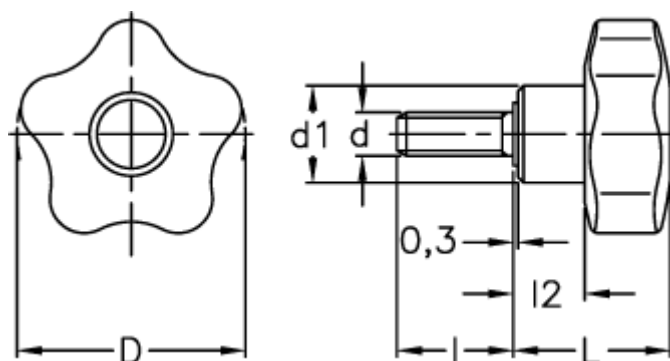

Article number: 23020698232

Description: E+G Lobe knob
VCT.25 p-M5x20-C2, orange cap

Measures

D	= 25
d1	= 13
d 6g	= M5
l	= 20
L	= 19.0
l ₂	= 8